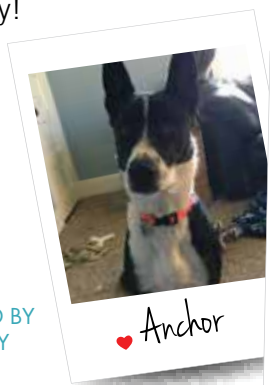

“ I am not sure what I would have done without [FCHS’s] emergency care program to help when my puppy hurt his leg. Brody and I both send our thanks!

- April

Willard and Lucky were huddled together one cold morning on their future family’s front porch. With help from FCHS for initial medical costs, their rescuer was able to welcome them into the family. **Your donation helps animals like Willard and Lucky find forever homes.**

With your donations, FCHS also started the Old Friends Adopt-A-Senior program this year, partnering with the Rosemont shelter operated by Frederick County Animal Control (FCAC) to encourage the adoption of senior pets, like Maxamus.

When his family moved, Maxamus was surrendered to the shelter as a senior with significant medical concerns. FCHS sponsored him to help defray the financial burden and encourage potential adopters. **Thanks to your generous support, Maxamus found a very special new family.** The grant was used towards diagnostics that gave him a clean bill of health. He is now happy and healthy in his new forever home!

This holiday appeal is one of our most important of the year. **Your kindness and generosity makes stories like these possible and touches the lives of so many people and pets during difficult times.**

As a community, we can make a difference. This holiday season, please help us continue our 100+ years serving the families and pets of Frederick County.

Gratefully,

Martin Burall
President, Frederick County Humane Society

P.S. The Frederick County Humane Society is not financially supported by the Humane Society of the United States. Our programs are funded by your direct donations. We can’t continue without you. Please give a generous gift today!

Anchor

MORE ANIMALS HELPED BY THE FREDERICK COUNTY HUMANE SOCIETY